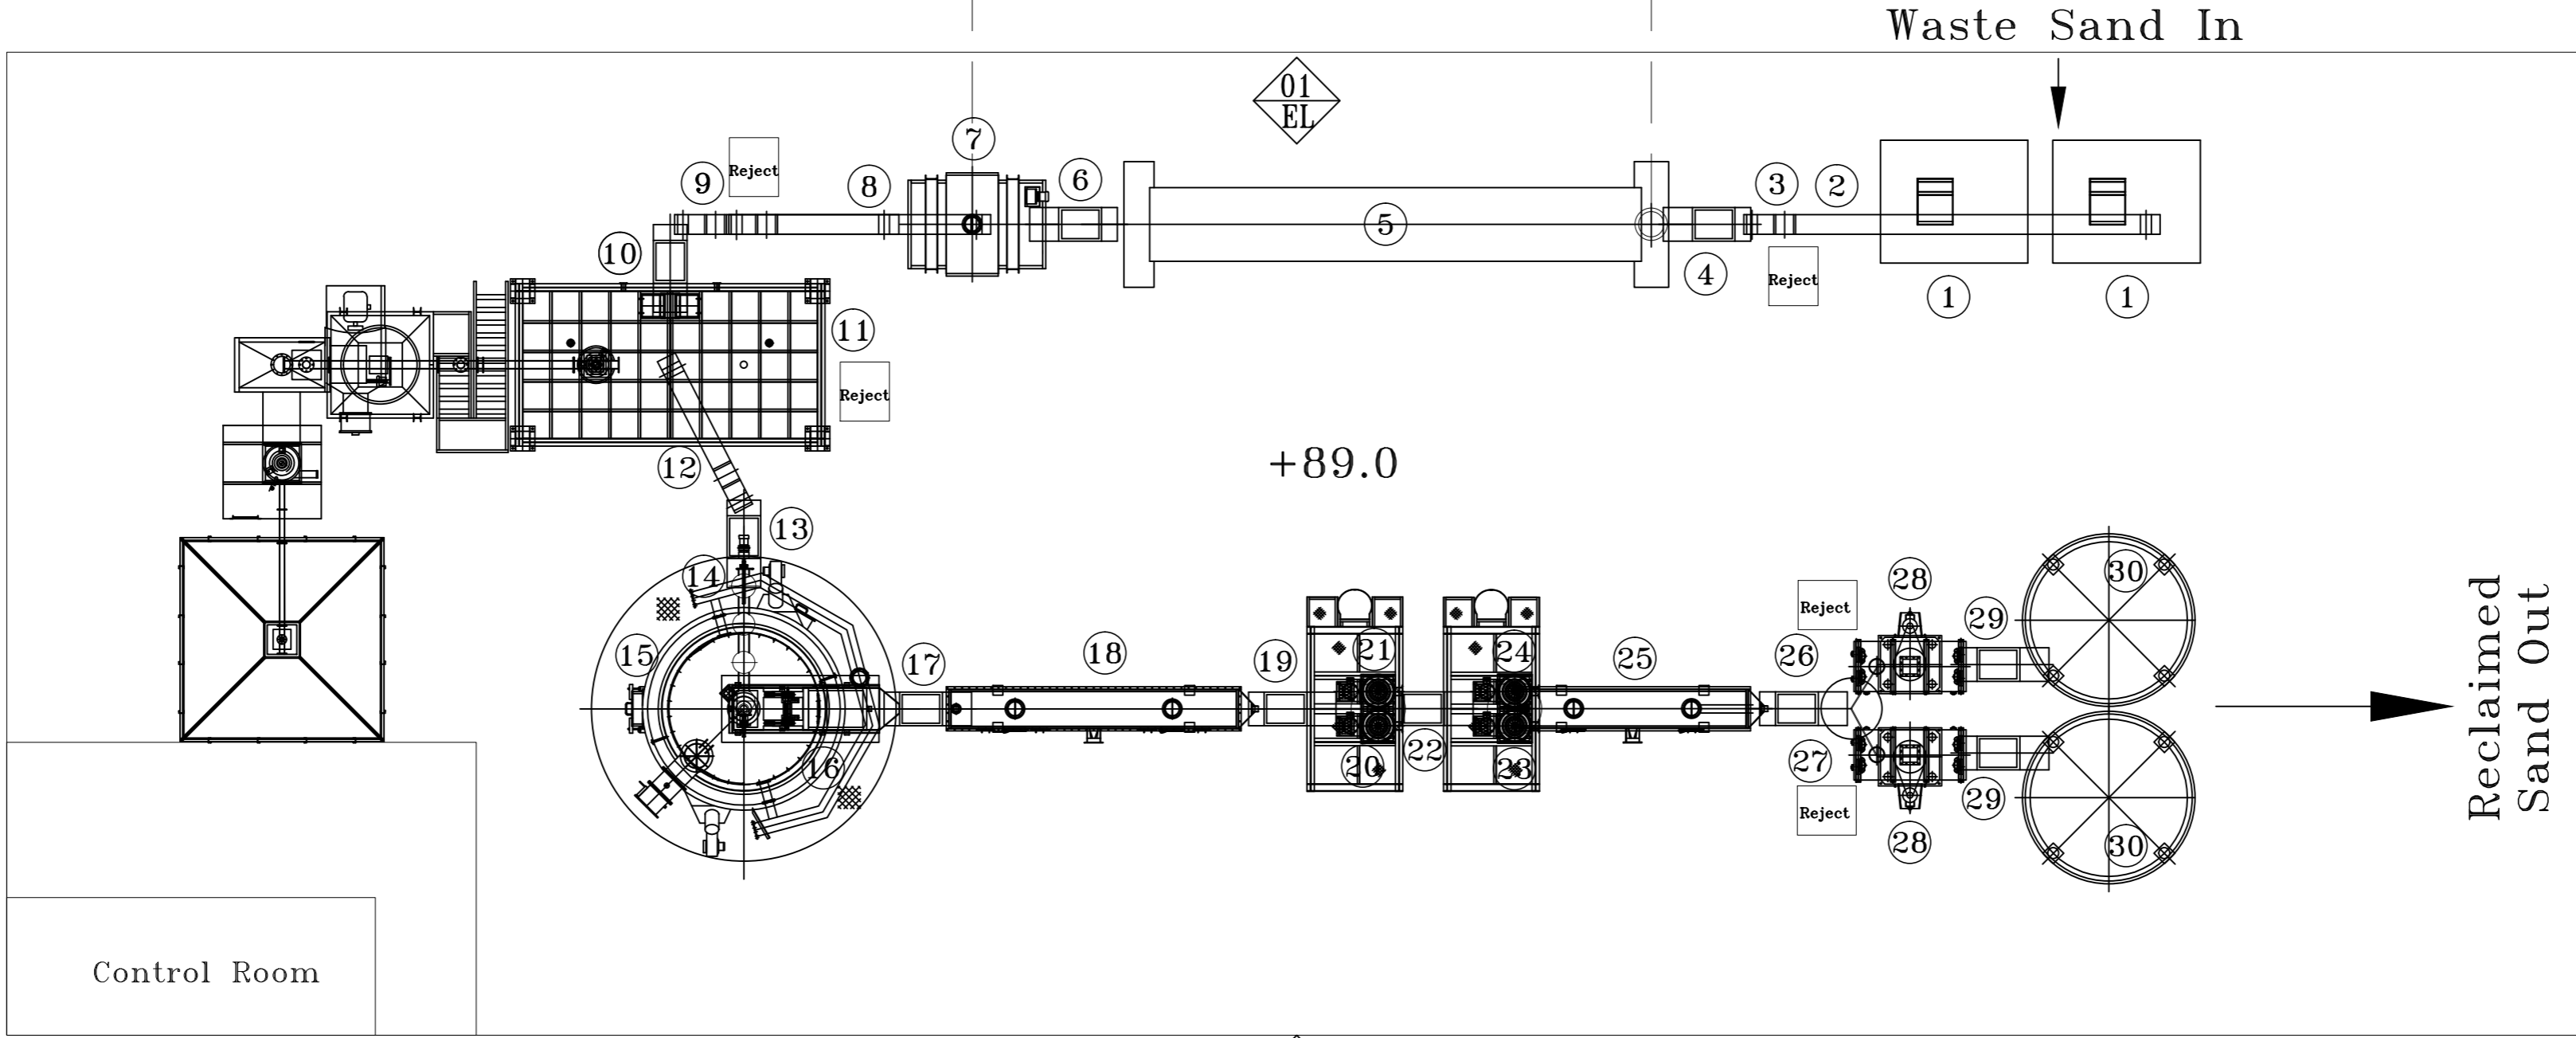

Elevation 01

Control Room

Reclaimed Sand Out

Plant Layout